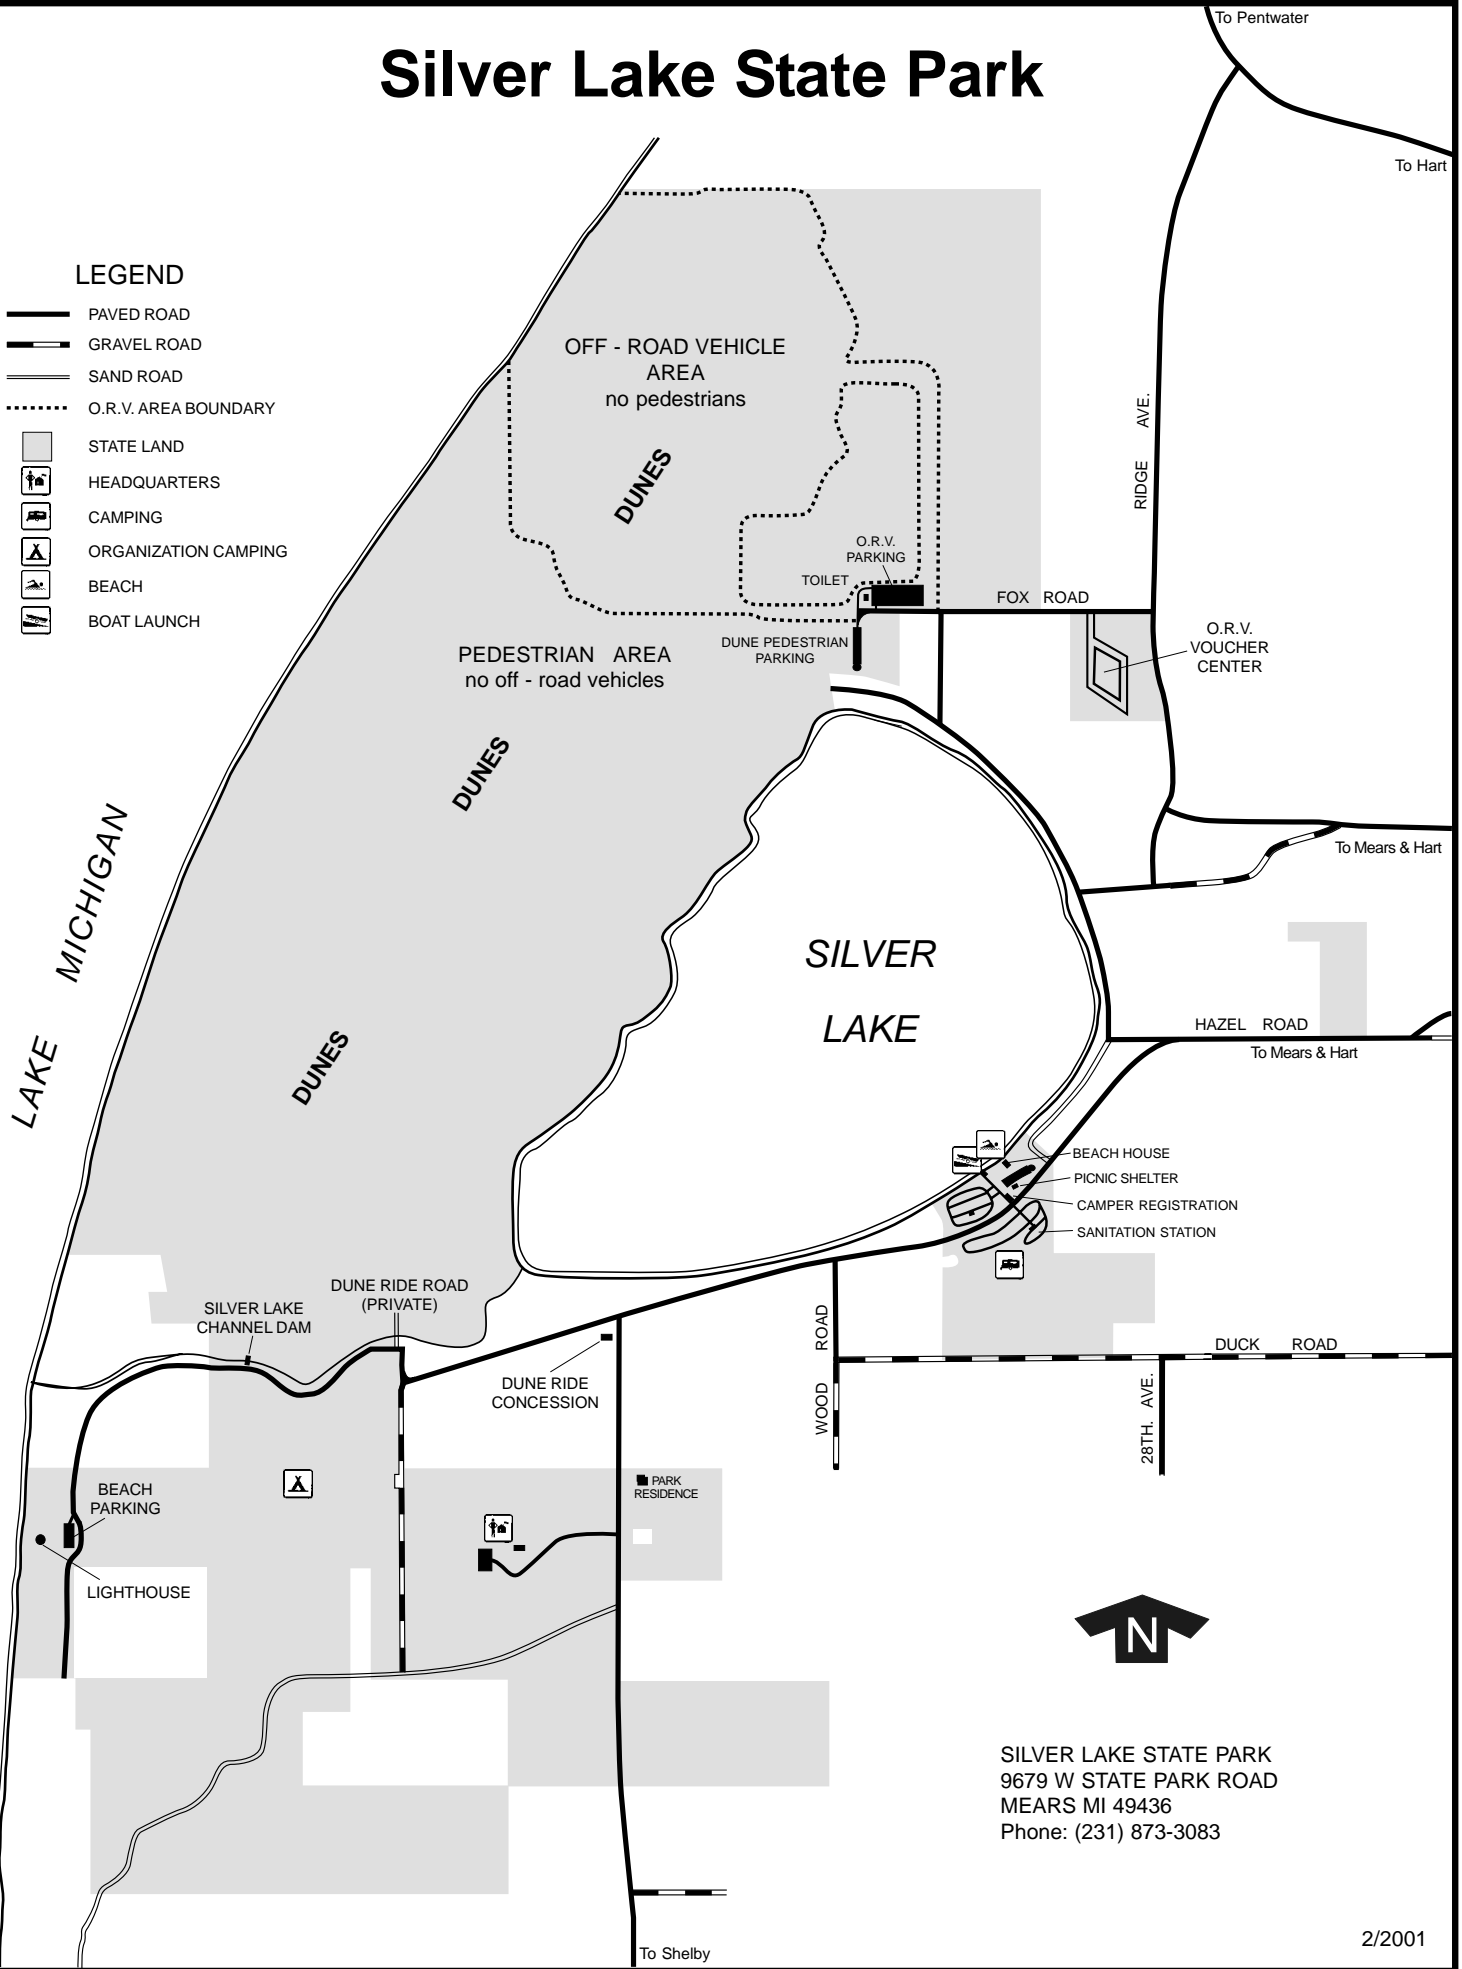

# Silver Lake State Park

## LEGEND

-  PAVED ROAD
-  GRAVEL ROAD
-  SAND ROAD
-  O.R.V. AREA BOUNDARY
-  STATE LAND
-  HEADQUARTERS
-  CAMPING
-  ORGANIZATION CAMPING
-  BEACH
-  BOAT LAUNCH

SILVER LAKE STATE PARK  
 9679 W STATE PARK ROAD  
 MEARS MI 49436  
 Phone: (231) 873-3083